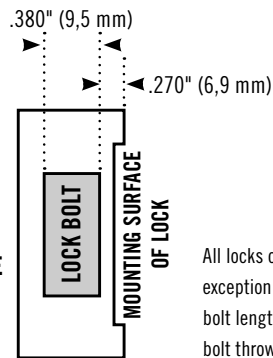

## DIMENSIONS—4100 SERIES CABINET LOCK

**BOLT OFFSET  
DIMENSIONS FOR  
ALL 4100 AND  
4500 SERIES SAFE  
DEPOSIT LOCKS**

All locks on this page (with the exception of the 4444) have an extended bolt length of .40" (10,2 mm), with a bolt throw of .31" (7,9 mm).

## DIMENSIONS—4500 SAFE DEPOSIT LOCK