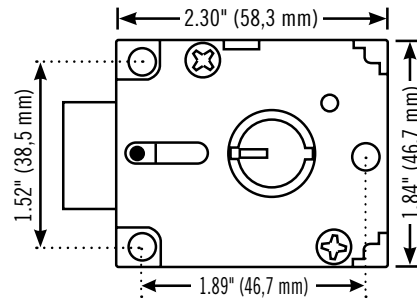

## DIMENSIONS—4100 SERIES CABINET LOCK

**BOLT OFFSET  
DIMENSIONS FOR  
ALL 4100 AND  
4500 SERIES SAFE  
DEPOSIT LOCKS**

All locks on this page (with the exception of the 4444) have an extended bolt length of .40" (10,2 mm), with a bolt throw of .31" (7,9 mm).

## DIMENSIONS—4500 SAFE DEPOSIT LOCK