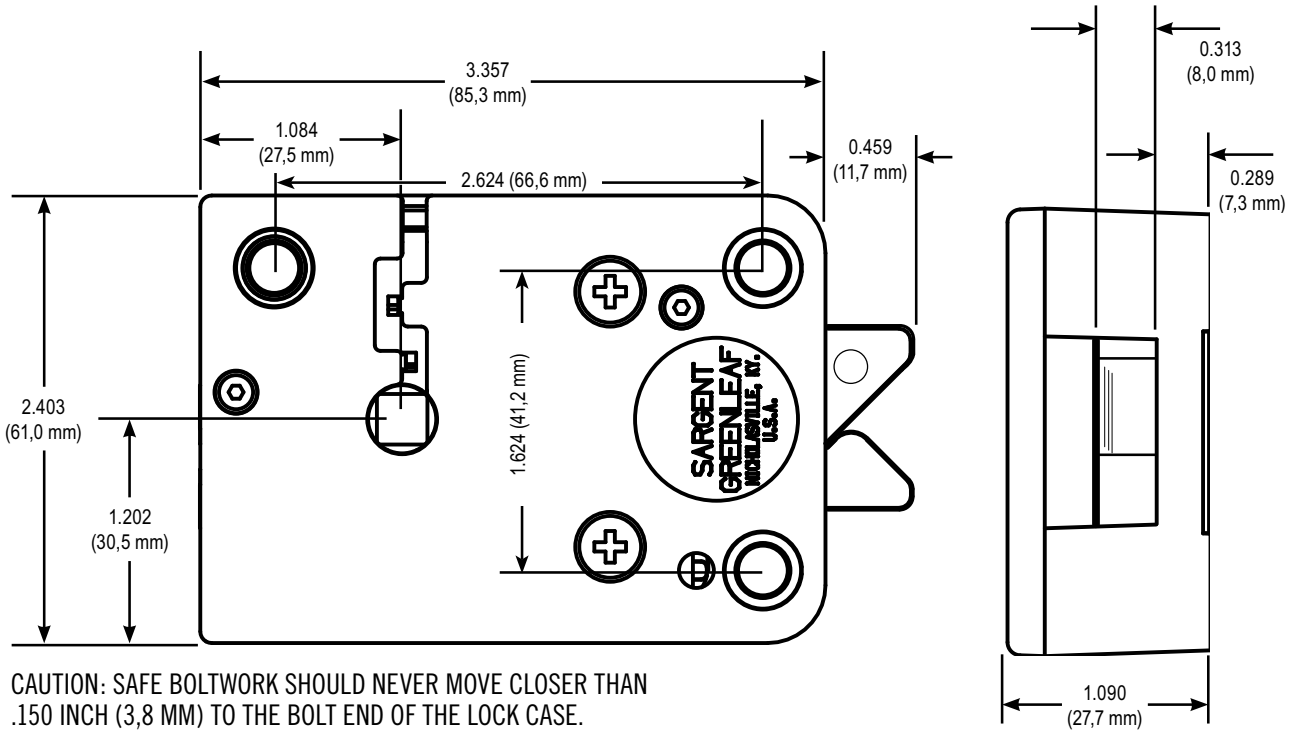

SARGENT AND GREENLEAF®

A Subsidiary of Stanley Security Solutions, Inc.

DIMENSIONS—Z⁰³ ROTARYBOLT® CASE

CAUTION: SAFE BOLTWORK SHOULD NEVER MOVE CLOSER THAN .150 INCH (3,8 MM) TO THE BOLT END OF THE LOCK CASE.

DIMENSIONS—Z⁰² AND Z⁰³ D-DRIVE CASE